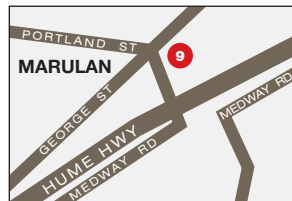

art in public
places
goulburn