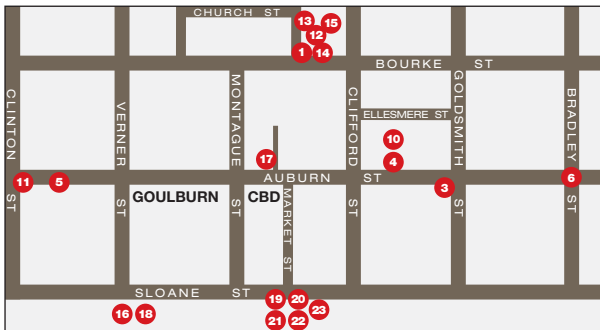

GOULBURN SCULPTURE WALKING TOUR

3

For more information contact
goulburn.art REGIONAL GALLERY
Goulburn Civic Centre, Cnr Bourke & Church Sts Goulburn
Open Mon-Fri 10-5 Sat 1-4 Closed Sunday & Public Holidays
Phone: 02 4823 4494 Email: artgallery@goulburn.nsw.gov.au www.grag.com.au

FREE ENTRY

goulburn.art REGIONAL GALLERY is supported by Goulburn Mulwaree Council and assisted by the NSW Government through ArtsNSW

PHOTOGRAPHS: MIM STIRLING PHOTOGRAPHY & PERC CARTER